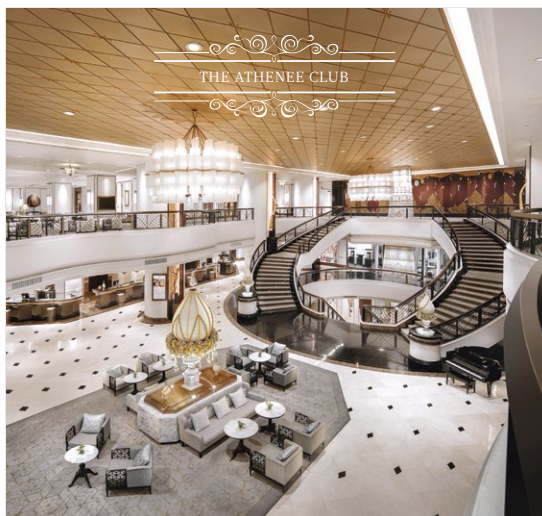

# LUXURY EXPERIENCES WITH SAVING UP TO 57%

Become our member to earn the most exclusive benefits at our hotel with up to 50% savings on dining, spa and fitness.

### The Athenee Club Member

THB 8,000 annual membership inclusive of 13 dining and spa vouchers and complimentary hotel stays.

Exclusive at 65<sup>th</sup> Thai Tiew Thai only

One additional Afternoon Tea voucher served for 2 persons at The Bakery